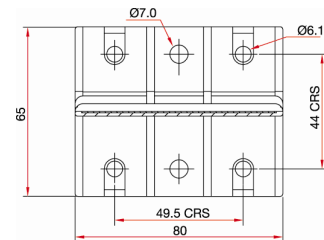

Kalzip clip base details

Aluminium clip base details

Standard clip base detail detail

Double Length clip base detail

T type clip base for fixing to timber

Thermal barrier pads

Thermal barrier pad

Thermal barrier pad for double length clip

E clip base details

Base dimensions for E140 and E160 clips

Base dimensions for E180 clips

Base dimensions for E10 and E25 clips

NOTE: All dimensions are in mm.