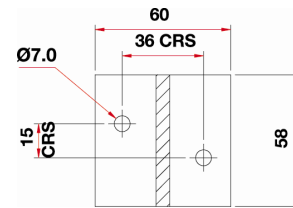

Kalzip clip base details

Aluminium clip base details

Standard clip base detail detail

Double Length clip base detail

T type clip base for fixing to timber

Thermal barrier pads

Thermal barrier pad

Thermal barrier pad for double length clip

E clip base details

Base dimensions for E140 and E160 clips

Base dimensions for E180 clips

Base dimensions for E10 and E25 clips

NOTE: All dimensions are in mm.