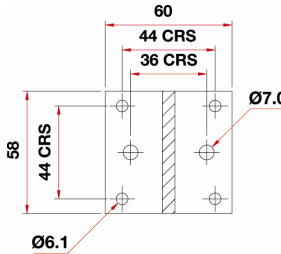

Kalzip clip base details

Aluminium clip base details

Standard clip base detail detail

Double Length clip base detail

T type clip base for fixing to timber

Thermal barrier pads

Thermal barrier pad

Thermal barrier pad for double length clip

E clip base details

Base dimensions for E140 and E160 clips

Base dimensions for E180 clips

Base dimensions for E10 and E25 clips

NOTE: All dimensions are in mm.