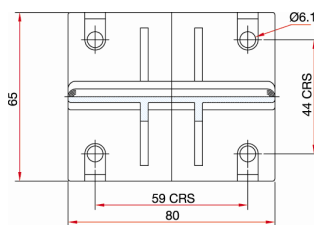

Kalzip clip base details

Aluminium clip base details

Standard clip base detail detail

Double Length clip base detail

T type clip base for fixing to timber

Thermal barrier pads

Thermal barrier pad

Thermal barrier pad for double length clip

E clip base details

Base dimensions for E140 and E160 clips

Base dimensions for E180 clips

Base dimensions for E10 and E25 clips

NOTE: All dimensions are in mm.