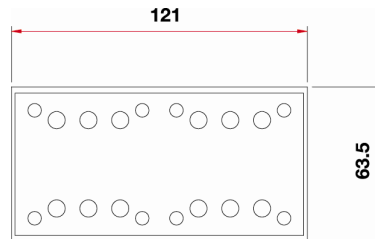

Kalzip clip base details

Aluminium clip base details

Standard clip base detail detail

Double Length clip base detail

T type clip base for fixing to timber

Thermal barrier pads

Thermal barrier pad

Thermal barrier pad for double length clip

E clip base details

Base dimensions for E140 and E160 clips

Base dimensions for E180 clips

Base dimensions for E10 and E25 clips

NOTE: All dimensions are in mm.