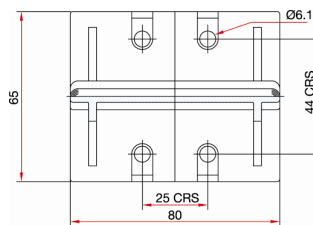

Kalzip clip base details

Aluminium clip base details

Standard clip base detail detail

Double Length clip base detail

T type clip base for fixing to timber

Thermal barrier pads

Thermal barrier pad

Thermal barrier pad for double length clip

E clip base details

Base dimensions for E140 and E160 clips

Base dimensions for E180 clips

Base dimensions for E10 and E25 clips

NOTE: All dimensions are in mm.