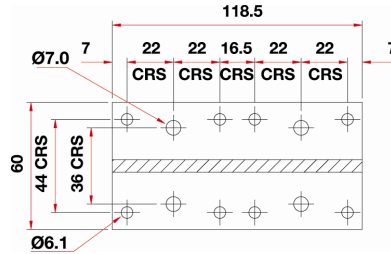

Kalzip clip base details

Aluminium clip base details

Standard clip base detail detail

Double Length clip base detail

T type clip base for fixing to timber

Thermal barrier pads

Thermal barrier pad

Thermal barrier pad for double length clip

E clip base details

Base dimensions for E140 and E160 clips

Base dimensions for E180 clips

Base dimensions for E10 and E25 clips

NOTE: All dimensions are in mm.