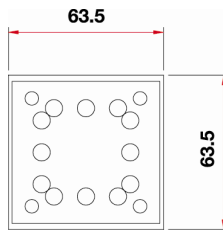

Kalzip clip base details

Aluminium clip base details

Standard clip base detail detail

Double Length clip base detail

T type clip base for fixing to timber

Thermal barrier pads

Thermal barrier pad

Thermal barrier pad for double length clip

E clip base details

Base dimensions for E140 and E160 clips

Base dimensions for E180 clips

Base dimensions for E10 and E25 clips

NOTE: All dimensions are in mm.